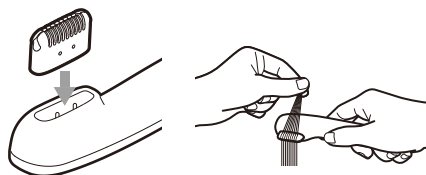

3. Pinching the hair lightly with your fingertips and move the part you want to trim to the comb.

※You can trim 10 to 15 strands of hair at a time.

4. Press the push button to turn on the blue LED and heat up the heating wire. The hair is burned off by the heat.
  ※For safety, when it is pressed and held for about 30 seconds it will stop automatically and the blue LED will flash. When it stops, press the push button again.
5. After use, set the slide switch to position 0 (OFF).
  ※The comb is hot after use. Please cool down for about 1 minute.

Caution

- The comb is very hot. Please do not apply directly to the skin. Doing so may cause burns.
- Remove the comb when carrying.
- Do not use when hair is wet. The temperature of the heating wire will drop, making it unable to trim the hair.
- When trimming, the hair burning smell will occur.

7 Maintenance

Before cleaning the product, make sure that the battery is not being charged and that the slide switch is set to position 0 (OFF).
The comb is hot after use. Please cool down for about 1 minute.

Maintenance of the main unit

- Wipe off dirt with a dry soft cloth. If it is heavily soiled, wipe it off with a cloth dampened with water.
- Please clean the comb according to "Maintenance of the comb".

Maintenance of the comb

- Use the brush provided to remove the hair inside the comb.

Replacing the comb

- Remove the comb on the main unit and insert a new comb firmly into the comb slot.

Caution

- This product is not waterproof. Do not wash.
- Do not wipe the main unit with benzene, thinner, alcohol, etc.

8 Troubleshooting (When problems arise)

Symptom	Cause	Solution
LED does not light On	Battery is empty	Please charge
Poor cutting performance	The comb or heating wire is damaged or deformed	Replacing the comb
	Hair or the comb is wet	Dry hair or comb
	Battery level is low	Please charge
Could not cut	The heating wire is broken	Replace the comb

9 Specification

Main Unit	Dimensions	W24×H155×D30mm (without comb)
	Weight	Approx. 55g
	Input voltage / current	DC 5V/ Max 400mA
	Built-in battery	Lithium ion battery 3.7V 700mAh
	Charging time	Approx. 3 hours
Charging Cable	Length	Approx. 60cm

10 Discard this product

⚠ Caution Disposal of rechargeable batteries in Japan

Li-ion 00

The built-in rechargeable battery can be recycled.

Do not remove the rechargeable battery yourself, please contact our Customer Service Center.

Please refer to the JBRC website for information on rechargeable battery collection / recycling and recycling partners.

Maxell, Ltd.

30-13 Motoyoyogi-Cho, Shibuya-Ku, Tokyo 151-8527

<http://www.maxell.co.jp>