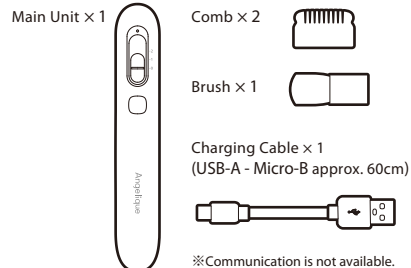

maxell

**V Line Trimmer
MXVT-100**

PA1658-00

* Do not wash

User manual

Thank you for purchasing this MAXELL product. Before use, make sure to read this Instruction Manual and use the product correctly and safely.

Contents of the package

1 Introduction

About the user manual

- This Instruction Manual may be subject to change without prior notice.
- In order to improve the product, external appearance or part of the specifications may be subject to change without prior notice.
- Unauthorized duplication of part or all of this Instruction Manual without permission is prohibited except for the case of personal use. In addition, do not reprint this Instruction Manual without permission.

Disclaimer (See the warranty certificate for details of the warranty.)

- Maxell shall not be responsible for any damage caused by fires, earthquakes, action of a third party, any accidents, intended or unintended misuse or other usage under abnormal conditions.
- The warranty stated in the warranty certificate is all we warrant, and we do not warrant anything except for this warranty including express warranty and implied warranty.
- Maxell shall not be responsible for failure due to any damage caused by usage other than described in the instruction manual.

This product is not being designed to be any equipment or device which could be concerned with human life such as medical device, nuclear device, astronomical device, transportation device etc., nor equipment or devices which requires high reliability. In case this product is used for the above equipment and/ or systems, Maxell do not responsible for any injuries or fire accident cause by the failure of this product.

2 Safety Caution

Please strictly follow

	Danger	If it is handled incorrectly, the user may suffer death or severe injury*1 and the urgency is high.
	Warning	If it is handled incorrectly, it is assumed that the user may suffer death or serious injury*1.
	Caution	If it is handled incorrectly, it is assumed that the user may suffer minor injury*2 or there is a possibility that property damage*3 may occur.*

*1: Severe injury is indicated by those that have after effects such as blindness, injury, burns (high temperature burns/low temperature burns, chemical burns), electric shock, fracture, poisoning, etc. and those requiring hospitalization or long-term regular hospital visits for treatment.

*2: Minor injury refers to hurt, burnt, electric shock, etc. which do not result in hospitalization or long-term follow-up consultation.

*3: Property damage refers broad damages to houses or properties and domestic animals/pets.

⚠ Danger

Take power only from the USB port

When charging, please use USB port of computer etc. or USB adapter.
Using other power exceeding USB rating may result in heat generation, ignition, malfunction, electric shock or injury.

⚠ Warning

Check for any deformation or damage before use or when attaching/ detaching the comb

It may cause injury.

Do not share a product with multiple people, such as family members or others

Doing so may cause infection or inflammation.

The following people, please consult a doctor before use